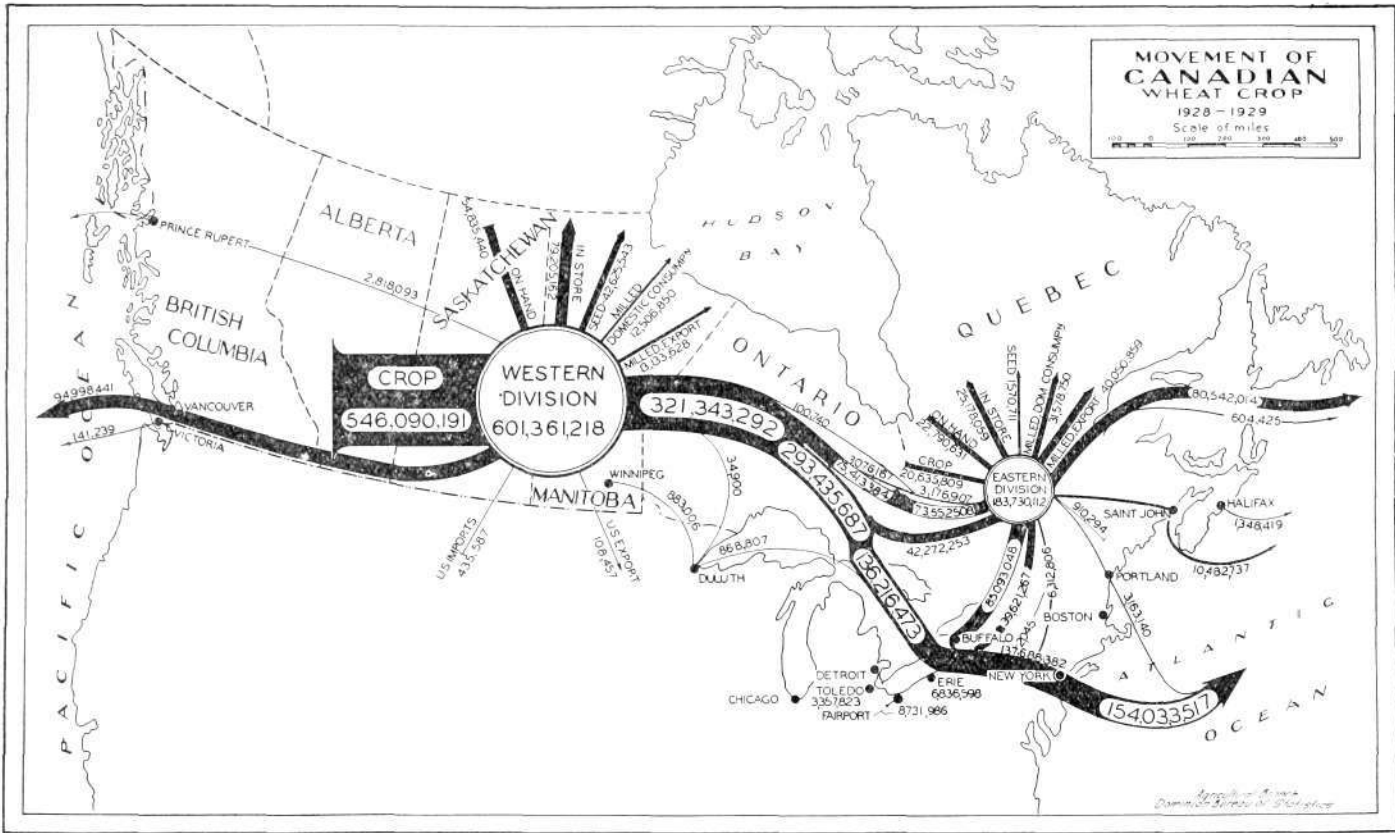

MOVEMENT OF CANADIAN WHEAT CROP

1928 - 1929

Scale of miles

MOVEMENT OF THE 1928 WHEAT CROP